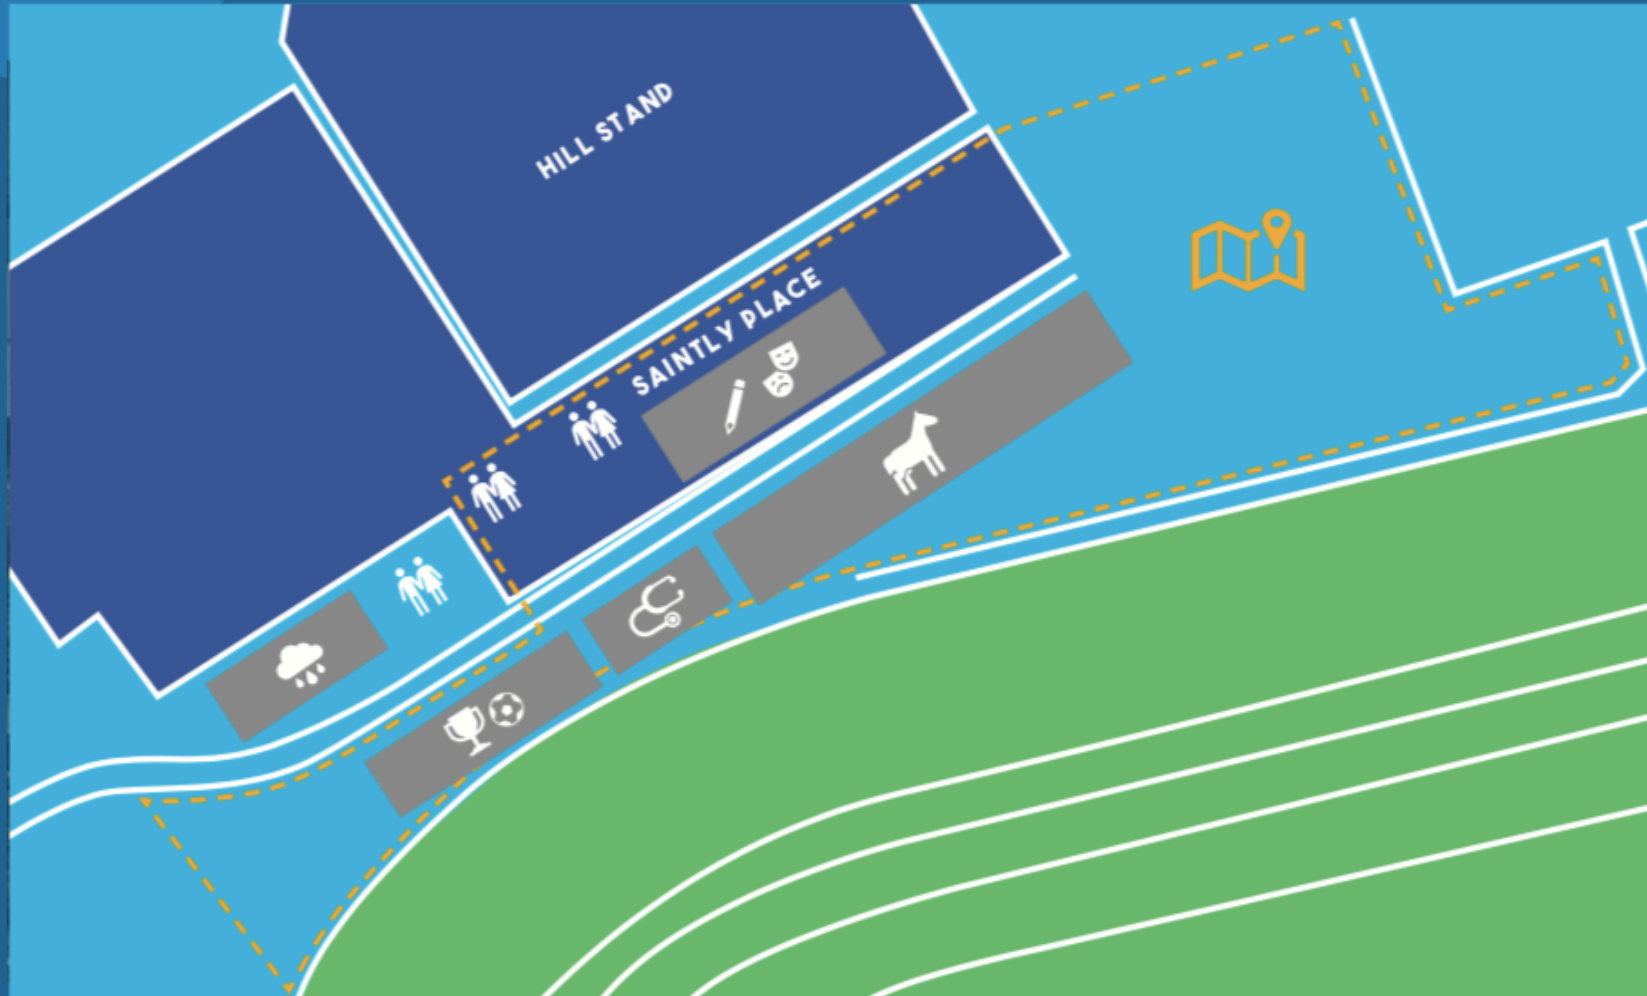

SADDLE UP SCHOOL HOLIDAY PROGRAM

Proudly presented by

Racing Victoria

VICTORIA RACING CLUB

KELLY SPORTS

ACTIVITY MAP

LEGEND

INDOOR ACTIVITIES

REGISTRATION

ARTS & CRAFTS

LEARN TO RIDE

THOROUGHBRED & VET PRESENTATION

OUTDOOR ACTIVITIES

SPORTS

SADDLE UP CUP

TOILETS

WET WEATHER AREA

LEARN TO RIDE

THOROUGHBRED & VET PRESENTATION

SCAVENGER HUNT